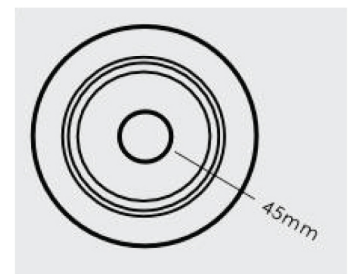

Socket Options:

MERCURY
FREE

MFB
TESTED

VEECs
APPROVED

CE

LED	BridgeLux 15w COB	Power Factor	0.9
Lumina	550	Dimension	48(L) x 80(W)mm
CRI	>70	Base	G5.3

1300 782 217
www.energis.com.au