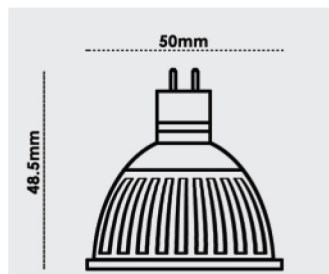

Features & Benefits

- Designed & Engineered in Australia
- Designed to work on existing transformers & dimmers
- Contains 15w BridgeLux COB LED tuned down to 6w's

LED Light Specifications

Model	Volts	Trim	Angle	Colour	Dimmable
MR16IQ630 -60	12V DC	Silver	50°	Warm - 3000K	No
MR16IQ640 -60	12V DC	Silver	50°	Neutral - 4000K	No
MR16IQ630 -60D	12V DC	Silver	50°	Warm - 3000K	Yes
MR16IQ640 -60D	12V DC	Silver	50°	Neutral - 4000K	Yes

Socket Options:

MERCURY
FREE

MFB
TESTED

VEECs
APPROVED

CE

LED	BridgeLux 15w COB	Power Factor	0.9
Lumina	550	Dimension	48(L) x 80(W)mm
CRI	>70	Base	G5.3

1300 782 217
www.energis.com.au